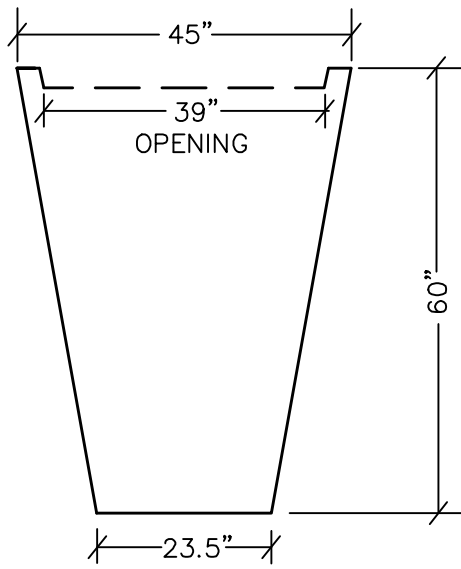

CAIRO PLANTER
MODEL NUMBER 1K-4560

TOP VIEW

SIDE VIEW